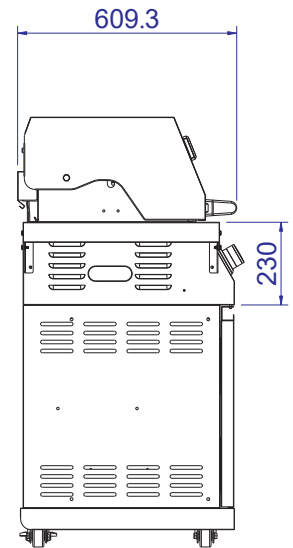

2 cupboards and 2 drawers.

Cirencester 4 Dimensions (MM): Width: 1168 Depth: 609.3 Height: 1195.3 Cooking area: 659 x 429

Cirencester 6 Dimensions (MM): Width: 1468 Depth: 609.3 Height: 1195.3 Cooking area: 957 x 429

www.birstall.com sales@birstall.com 0800 085 0005

WHISTLER GRILLS

Cirencester 4 4 Burner Gas BBQ

Front View

Side View

Vertical View

ALL SIZES SHOW IN MM

WHISTLER GRILLS

Cirencester 6

6 Burner Gas BBQ

Front View

Side View

Vertical View

ALL SIZES SHOW IN MM

Cirencester 45

45 Degree Corner Cabinet

Vertical View

ALL SIZES SHOW IN MM

WHISTLERGRILLS

Cirencester DD

Double Door Cabinet

Front View

Side View

Vertical View