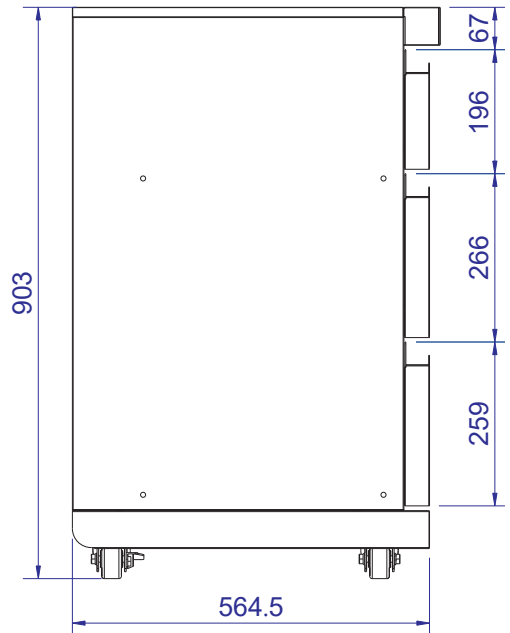

2 cupboards and 2 drawers.

Cirencester 4 Dimensions (MM): Width: 1168 Depth: 609.3 Height: 1195.3 Cooking area: 659 x 429

Cirencester 6 Dimensions (MM): Width: 1468 Depth: 609.3 Height: 1195.3 Cooking area: 957 x 429

Front View

Side View

Vertical View

WHISTLERGRILLS

Cirencester 90

90 Degree Corner Cabinet

Front View

Side View

Vertical View

ALL SIZES SHOW IN MM

WHISTLERGRILLS

Cirencester DD

Double Door Cabinet

Front View

Side View

Vertical View

ALL SIZES SHOW IN MM

Cirencester TD

Triple Drawer Cabinet

Front View

Side View

Vertical View

Cirencester F

Double Door Fridge