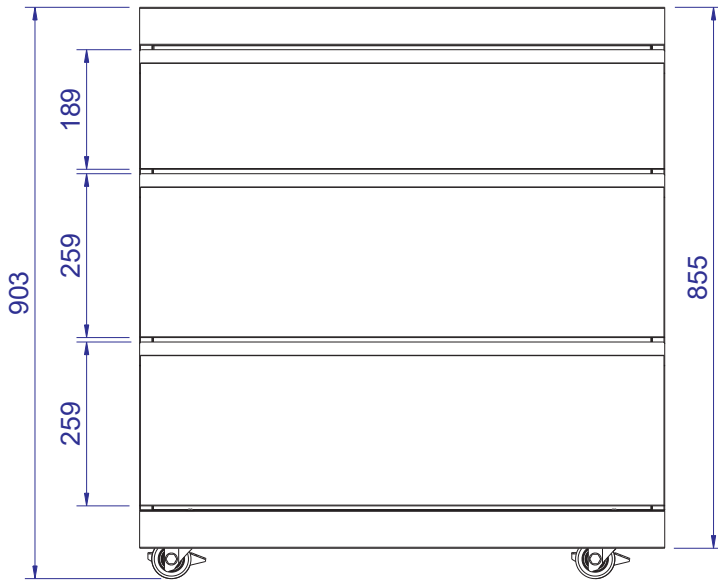

2 cupboards and 2 drawers.

Cirencester 4 Dimensions (MM): Width: 1168 Depth: 609.3 Height: 1195.3 Cooking area: 659 x 429

Cirencester 6 Dimensions (MM): Width: 1468 Depth: 609.3 Height: 1195.3 Cooking area: 957 x 429

Front View

Side View

Vertical View

WHISTLERGRILLS

Cirencester 90

90 Degree Corner Cabinet

Front View

Side View

Vertical View

ALL SIZES SHOW IN MM

WHISTLERGRILLS

Cirencester DD

Double Door Cabinet

Front View

Side View

Vertical View

ALL SIZES SHOW IN MM

Cirencester TD

Triple Drawer Cabinet

Front View

Side View

Vertical View

Cirencester F

Double Door Fridge