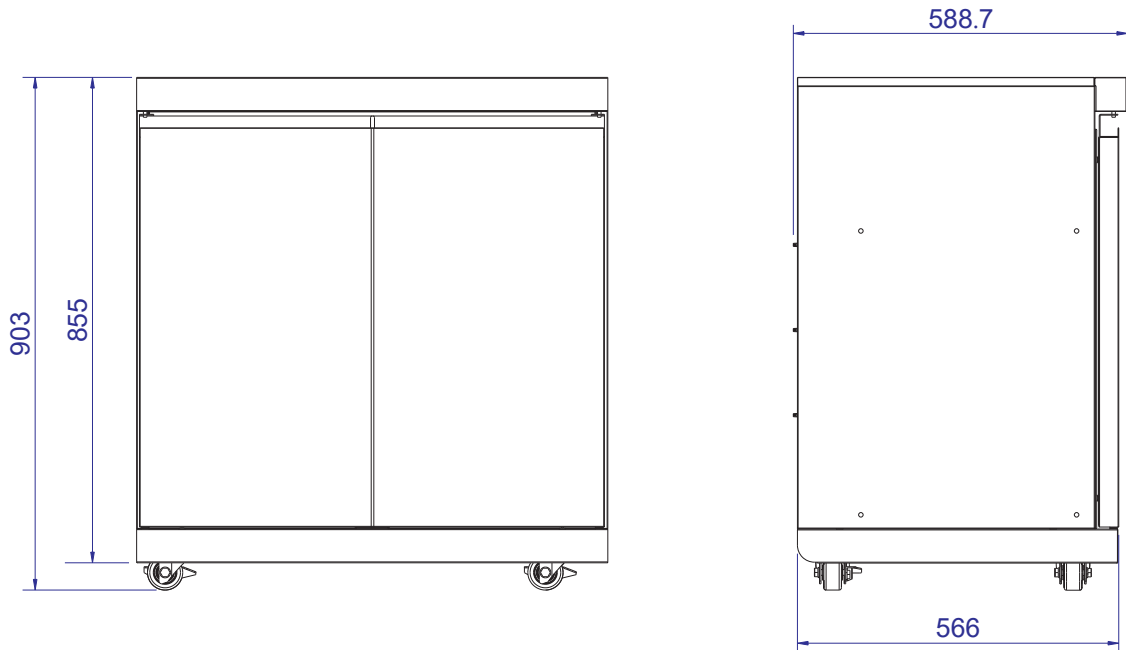

2 cupboards and 2 drawers.

Cirencester 4 Dimensions (MM): Width: 1168 Depth: 609.3 Height: 1195.3 Cooking area: 659 x 429

Cirencester 6 Dimensions (MM): Width: 1468 Depth: 609.3 Height: 1195.3 Cooking area: 957 x 429

Front View

Side View

Vertical View

WHISTLERGRILLS

Cirencester 90

90 Degree Corner Cabinet

Front View

Side View

Vertical View

ALL SIZES SHOW IN MM

WHISTLERGRILLS

Cirencester DD

Double Door Cabinet

Front View

Side View

Vertical View

ALL SIZES SHOW IN MM

Cirencester TD

Triple Drawer Cabinet

Front View

Side View

Vertical View

Cirencester F

Double Door Fridge