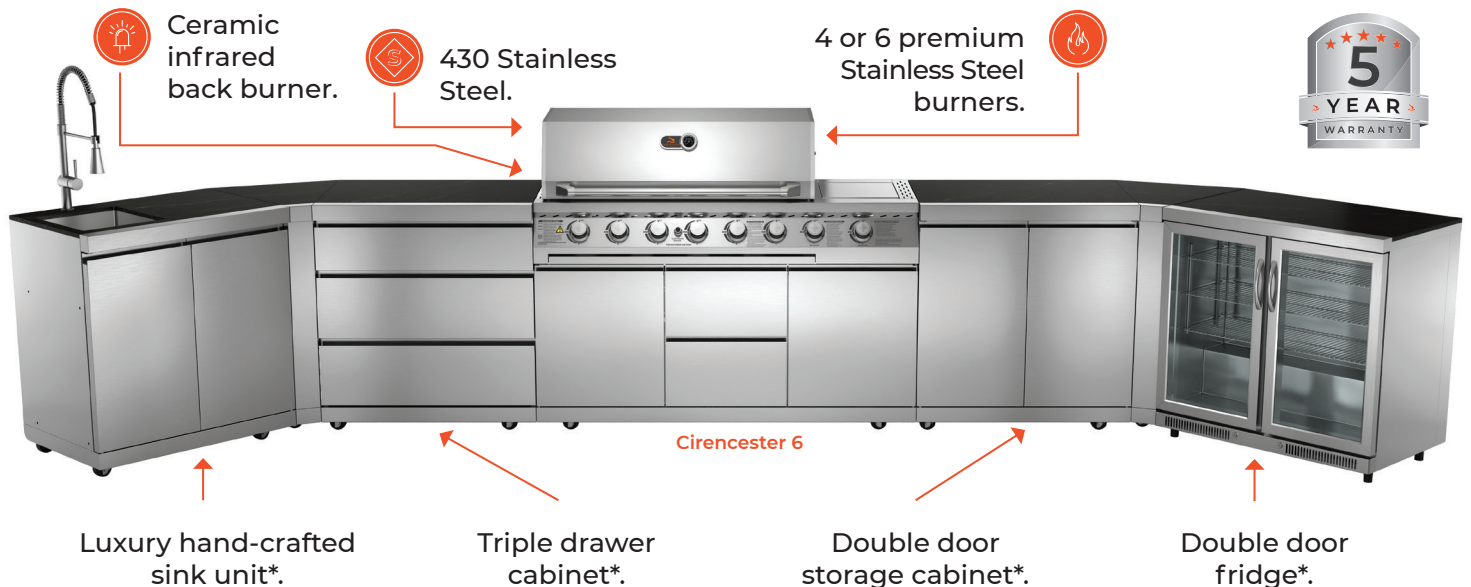

Cirencester

WHISTLER GRILLS

MODULAR

WHISTLER CIRENCESTER MODULAR KITCHEN SYSTEM

The Whistler Cirencester Modular System is designed to allow you to create your very own bespoke outdoor kitchen, personally tailored to suit your home and budget.

CHOOSE FROM THE FREE-STANDING CIRENCESTER 4 OR 6

The Cirencester 4 is a stunning 4 burner grill that can be bought as a stand-alone BBQ, or as a centre piece in the modular outdoor kitchen system (see our catalogue or website for more information). The Cirencester range proves amazing value for money, as well as coming 90% built.

1 cupboard and 2 drawers.

The Cirencester 6 is a monster of a barbecue and is highly recommended for both domestic and commercial use. Due to its multi-grill interchangeable options and it's ability to cook various items at once, this barbecue is suitable for large gatherings and events, with the ease of coming 90% built!