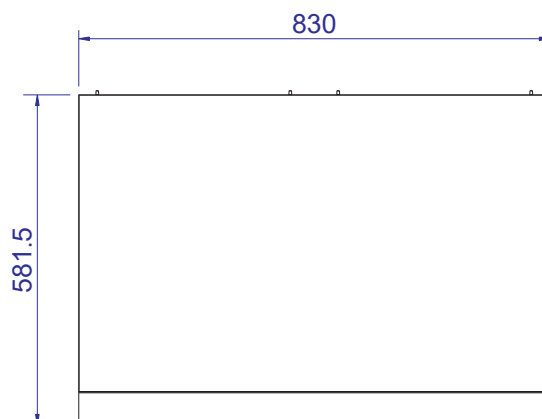

2 cupboards and 2 drawers.

Cirencester 4 Dimensions (MM): Width: 1168 Depth: 609.3 Height: 1195.3 Cooking area: 659 x 429

Cirencester 6 Dimensions (MM): Width: 1468 Depth: 609.3 Height: 1195.3 Cooking area: 957 x 429

Front View

Side View

Vertical View

WHISTLERGRILLS

Cirencester 90

90 Degree Corner Cabinet

Front View

Side View

Vertical View

ALL SIZES SHOW IN MM

WHISTLERGRILLS

Cirencester DD

Double Door Cabinet

Front View

Side View

Vertical View

ALL SIZES SHOW IN MM

Cirencester TD

Triple Drawer Cabinet

Front View

Side View

Vertical View

Cirencester F

Double Door Fridge