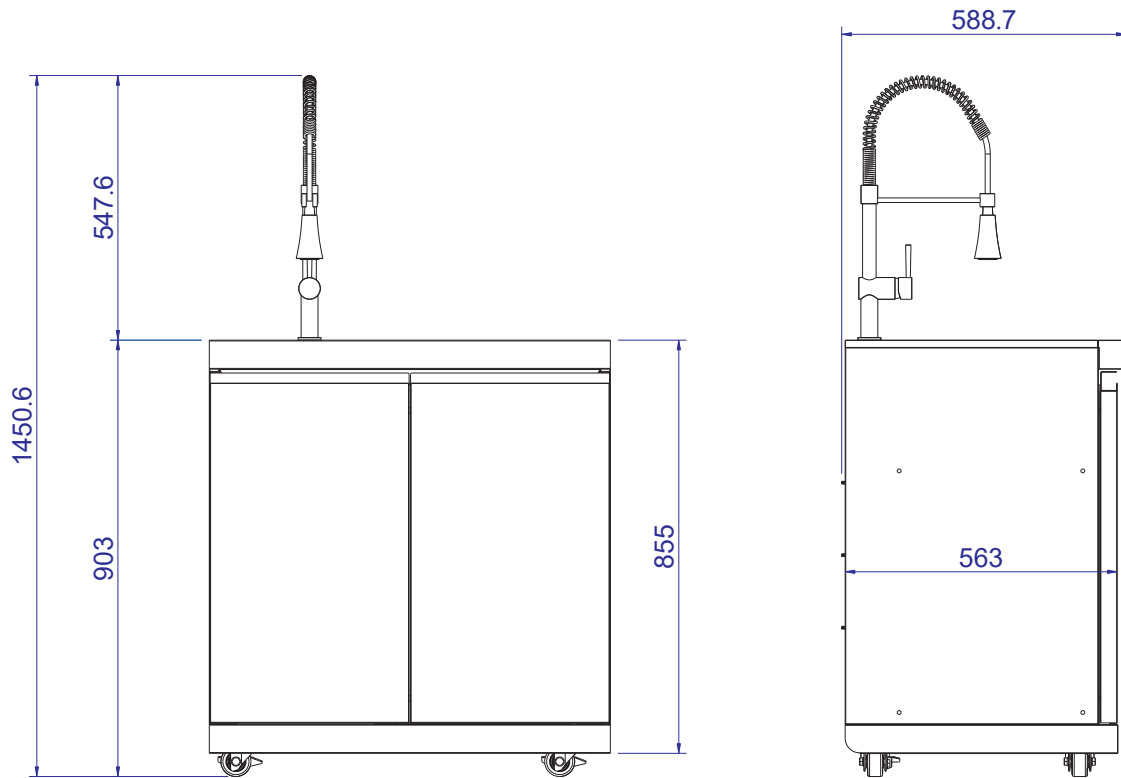

2 cupboards and 2 drawers.

Cirencester 4 Dimensions (MM): Width: 1168 Depth: 609.3 Height: 1195.3 Cooking area: 659 x 429

Cirencester 6 Dimensions (MM): Width: 1468 Depth: 609.3 Height: 1195.3 Cooking area: 957 x 429

ALL SIZES SHOW IN MM

Cirencester TD

Triple Drawer Cabinet

Front View

Side View

Vertical View

Cirencester F

Double Door Fridge

Front View

Side View

Vertical View

WHISTLERGRILLS

Cirencester S Sink Cabinet

Front View

Side View

Vertical View

ALL SIZES SHOW IN MM

WHISTLERGRILLS

Whistler Cirencester GB

Gas Bottle Store / Single Cabinet

ALL SIZES SHOW IN MM