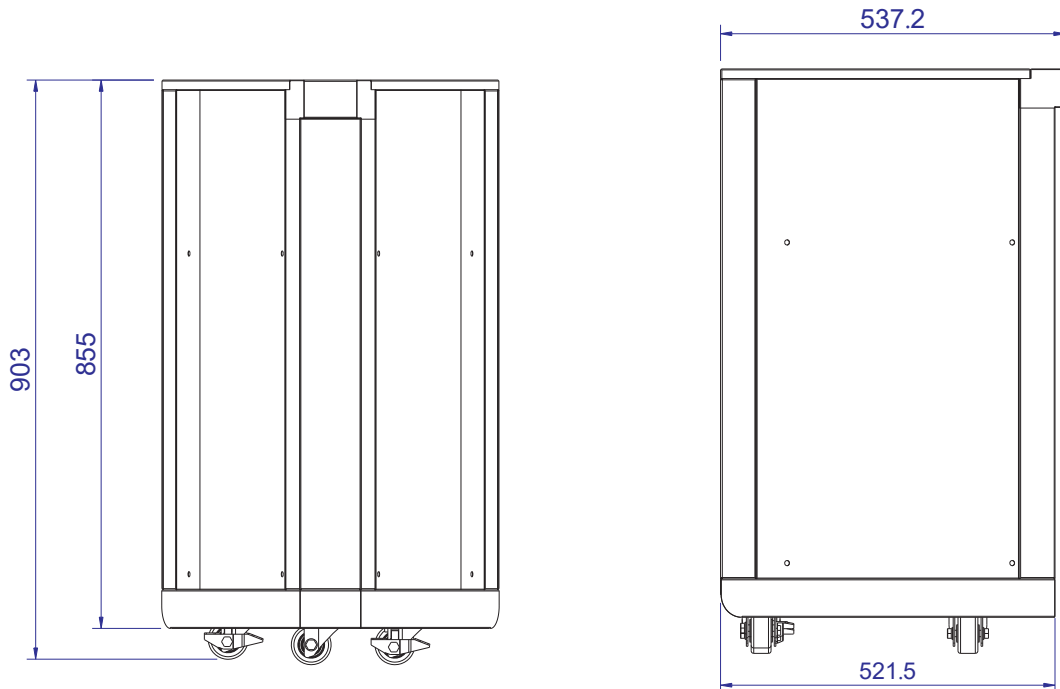

2 cupboards and 2 drawers.

Cirencester 4 Dimensions (MM): Width: 1168 Depth: 609.3 Height: 1195.3 Cooking area: 659 x 429

Cirencester 6 Dimensions (MM): Width: 1468 Depth: 609.3 Height: 1195.3 Cooking area: 957 x 429

Cirencester 6

6 Burner Gas BBQ

Front View

Side View

Vertical View

ALL SIZES SHOW IN MM

Cirencester 45

45 Degree Corner Cabinet

Front View

Side View

Vertical View

WHISTLERGRILLS

Cirencester 90

90 Degree Corner Cabinet

Front View

Side View

Vertical View

ALL SIZES SHOW IN MM

WHISTLERGRILLS

Cirencester DD

Double Door Cabinet

Front View

Side View

Vertical View