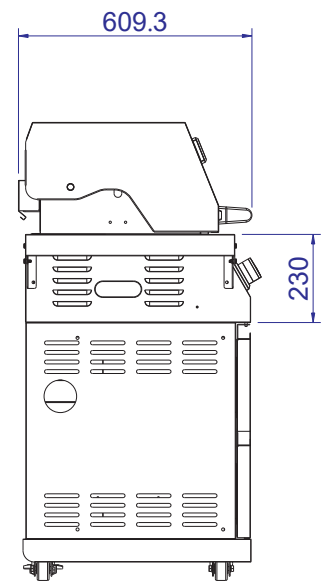

2 cupboards and 2 drawers.

Cirencester 4 Dimensions (MM): Width: 1168 Depth: 609.3 Height: 1195.3 Cooking area: 659 x 429

Cirencester 6 Dimensions (MM): Width: 1468 Depth: 609.3 Height: 1195.3 Cooking area: 957 x 429

www.birstall.com sales@birstall.com 0800 085 0005

WHISTLER GRILLS

Cirencester 4 4 Burner Gas BBQ

Front View

Side View

Vertical View

ALL SIZES SHOW IN MM

WHISTLER GRILLS

Cirencester 6

6 Burner Gas BBQ

Front View

Side View

Vertical View

ALL SIZES SHOW IN MM

Cirencester 45

45 Degree Corner Cabinet

Vertical View

ALL SIZES SHOW IN MM

WHISTLERGRILLS

Cirencester DD

Double Door Cabinet

Front View

Side View

Vertical View