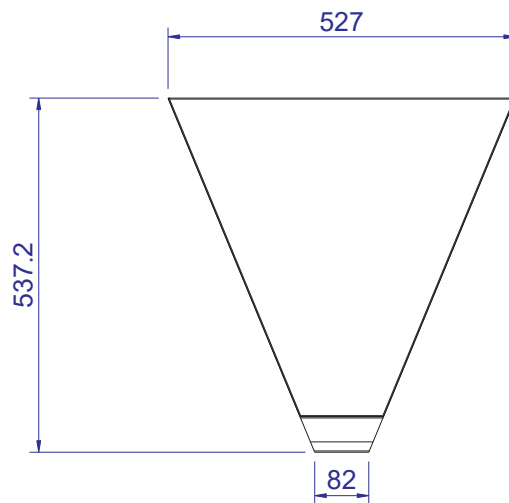

2 cupboards and 2 drawers.

Cirencester 4 Dimensions (MM): Width: 1168 Depth: 609.3 Height: 1195.3 Cooking area: 659 x 429

Cirencester 6 Dimensions (MM): Width: 1468 Depth: 609.3 Height: 1195.3 Cooking area: 957 x 429

Cirencester 6

6 Burner Gas BBQ

Front View

Side View

Vertical View

ALL SIZES SHOW IN MM

Cirencester 45

45 Degree Corner Cabinet

Front View

Side View

Vertical View

WHISTLERGRILLS

Cirencester 90

90 Degree Corner Cabinet

Front View

Side View

Vertical View

ALL SIZES SHOW IN MM

WHISTLERGRILLS

Cirencester DD

Double Door Cabinet

Front View

Side View

Vertical View