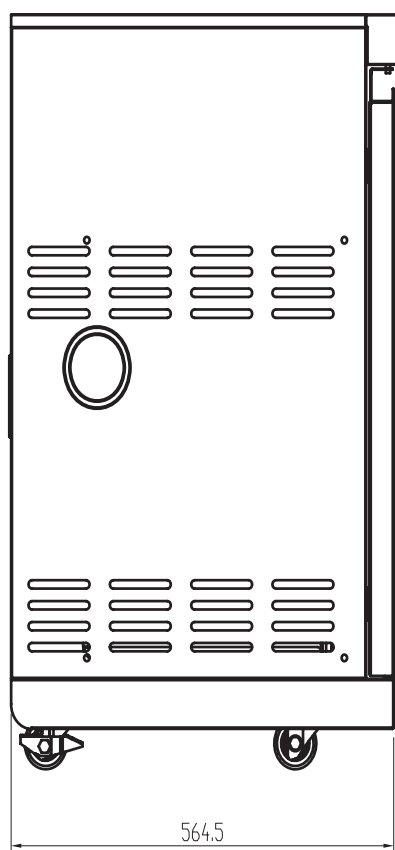

2 cupboards and 2 drawers.

Cirencester 4 Dimensions (MM): Width: 1168 Depth: 609.3 Height: 1195.3 Cooking area: 659 x 429

Cirencester 6 Dimensions (MM): Width: 1468 Depth: 609.3 Height: 1195.3 Cooking area: 957 x 429

ALL SIZES SHOW IN MM

Cirencester TD

Triple Drawer Cabinet

Front View

Side View

Vertical View

Cirencester F

Double Door Fridge

Front View

Side View

Vertical View

WHISTLERGRILLS

Cirencester S Sink Cabinet

Front View

Side View

Vertical View

ALL SIZES SHOW IN MM

WHISTLERGRILLS

Whistler Cirencester GB

Gas Bottle Store / Single Cabinet

ALL SIZES SHOW IN MM