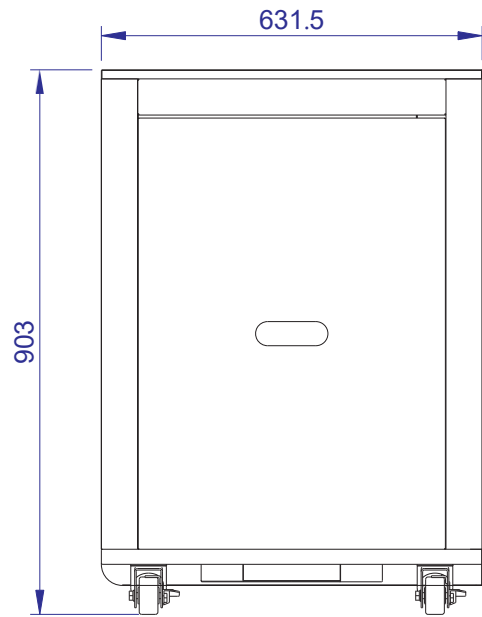

2 cupboards and 2 drawers.

Cirencester 4 Dimensions (MM): Width: 1168 Depth: 609.3 Height: 1195.3 Cooking area: 659 x 429

Cirencester 6 Dimensions (MM): Width: 1468 Depth: 609.3 Height: 1195.3 Cooking area: 957 x 429

Front View

Side View

Vertical View

WHISTLERGRILLS

Cirencester 90

90 Degree Corner Cabinet

Front View

Side View

Vertical View

ALL SIZES SHOW IN MM

WHISTLERGRILLS

Cirencester DD

Double Door Cabinet

Front View

Side View

Vertical View

ALL SIZES SHOW IN MM

Cirencester TD

Triple Drawer Cabinet

Front View

Side View

Vertical View

Cirencester F

Double Door Fridge