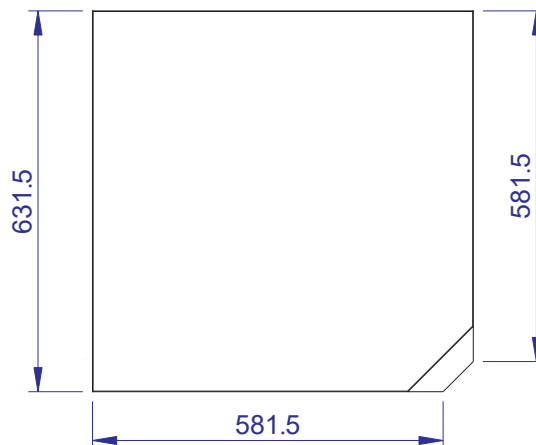

2 cupboards and 2 drawers.

Cirencester 4 Dimensions (MM): Width: 1168 Depth: 609.3 Height: 1195.3 Cooking area: 659 x 429

Cirencester 6 Dimensions (MM): Width: 1468 Depth: 609.3 Height: 1195.3 Cooking area: 957 x 429

Cirencester 6

6 Burner Gas BBQ

Front View

Side View

Vertical View

ALL SIZES SHOW IN MM

Cirencester 45

45 Degree Corner Cabinet

Front View

Side View

Vertical View

WHISTLERGRILLS

Cirencester 90

90 Degree Corner Cabinet

Front View

Side View

Vertical View

ALL SIZES SHOW IN MM

WHISTLERGRILLS

Cirencester DD

Double Door Cabinet

Front View

Side View

Vertical View