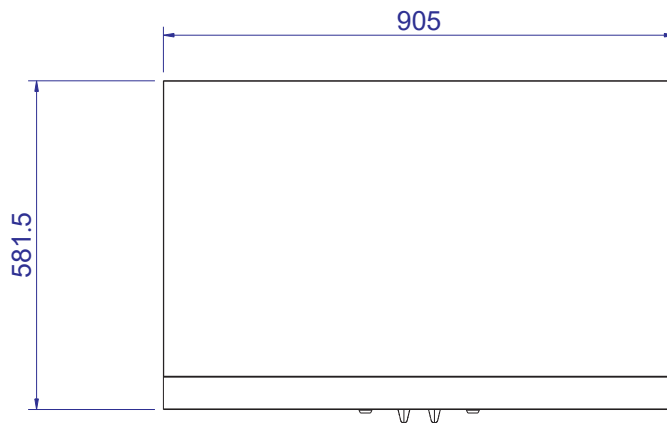

2 cupboards and 2 drawers.

Cirencester 4 Dimensions (MM): Width: 1168 Depth: 609.3 Height: 1195.3 Cooking area: 659 x 429

Cirencester 6 Dimensions (MM): Width: 1468 Depth: 609.3 Height: 1195.3 Cooking area: 957 x 429

ALL SIZES SHOW IN MM

Cirencester TD

Triple Drawer Cabinet

Front View

Side View

Vertical View

Cirencester F

Double Door Fridge

Front View

Side View

Vertical View

WHISTLERGRILLS

Cirencester S Sink Cabinet

Front View

Side View

Vertical View