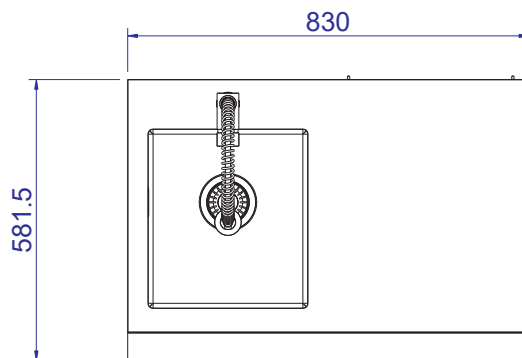

Vertical View

ALL SIZES SHOW IN MM

WHISTLERGRILLS

Cirencester DD

Double Door Cabinet

Front View

Side View

Vertical View

ALL SIZES SHOW IN MM

Cirencester TD

Triple Drawer Cabinet

Front View

Side View

Vertical View

Cirencester F

Double Door Fridge

Front View

Side View

Vertical View

WHISTLERGRILLS

Cirencester S Sink Cabinet

Front View

Side View

Vertical View

ALL SIZES SHOW IN MM

WHISTLERGRILLS

Whistler Cirencester GB

Gas Bottle Store / Single Cabinet

ALL SIZES SHOW IN MM