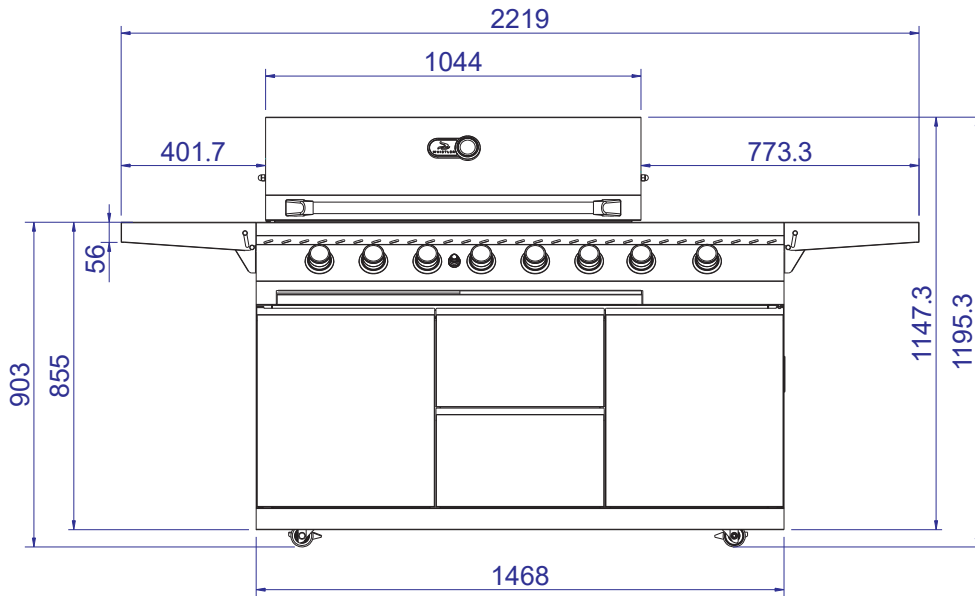

2 cupboards and 2 drawers.

Cirencester 4 Dimensions (MM): Width: 1168 Depth: 609.3 Height: 1195.3 Cooking area: 659 x 429

Cirencester 6 Dimensions (MM): Width: 1468 Depth: 609.3 Height: 1195.3 Cooking area: 957 x 429

Cirencester 6

6 Burner Gas BBQ

Front View

Side View

Vertical View

ALL SIZES SHOW IN MM

Cirencester 45

45 Degree Corner Cabinet

Vertical View

ALL SIZES SHOW IN MM

WHISTLERGRILLS

Cirencester DD

Double Door Cabinet

Front View

Side View

Vertical View