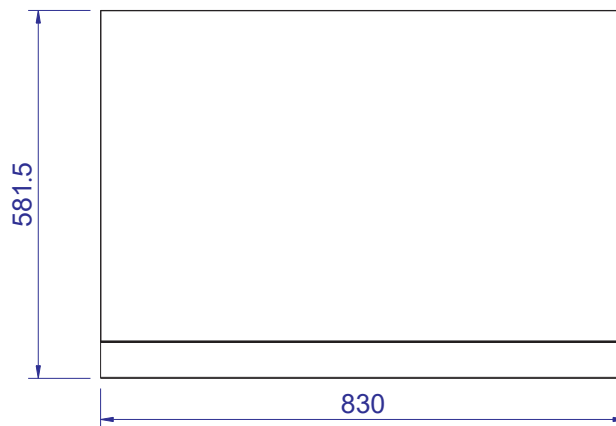

2 cupboards and 2 drawers.

Cirencester 4 Dimensions (MM): Width: 1168 Depth: 609.3 Height: 1195.3 Cooking area: 659 x 429

Cirencester 6 Dimensions (MM): Width: 1468 Depth: 609.3 Height: 1195.3 Cooking area: 957 x 429

ALL SIZES SHOW IN MM

Cirencester TD

Triple Drawer Cabinet

Front View

Side View

Vertical View

Cirencester F

Double Door Fridge

Front View

Side View

Vertical View

WHISTLERGRILLS

Cirencester S Sink Cabinet

Front View

Side View

Vertical View