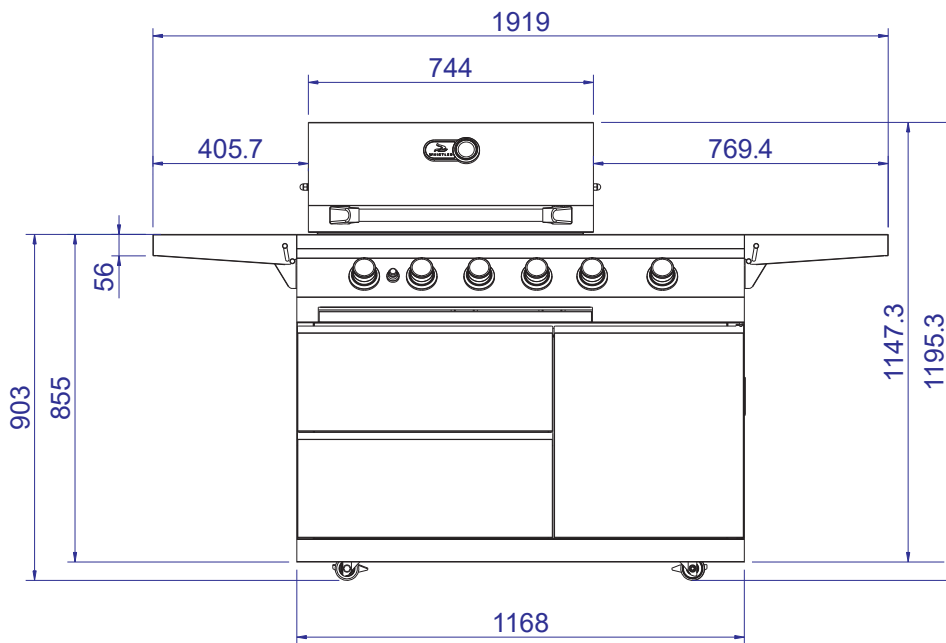

WHISTLER GRILLS

Cirencester 4 4 Burner Gas BBQ

Front View