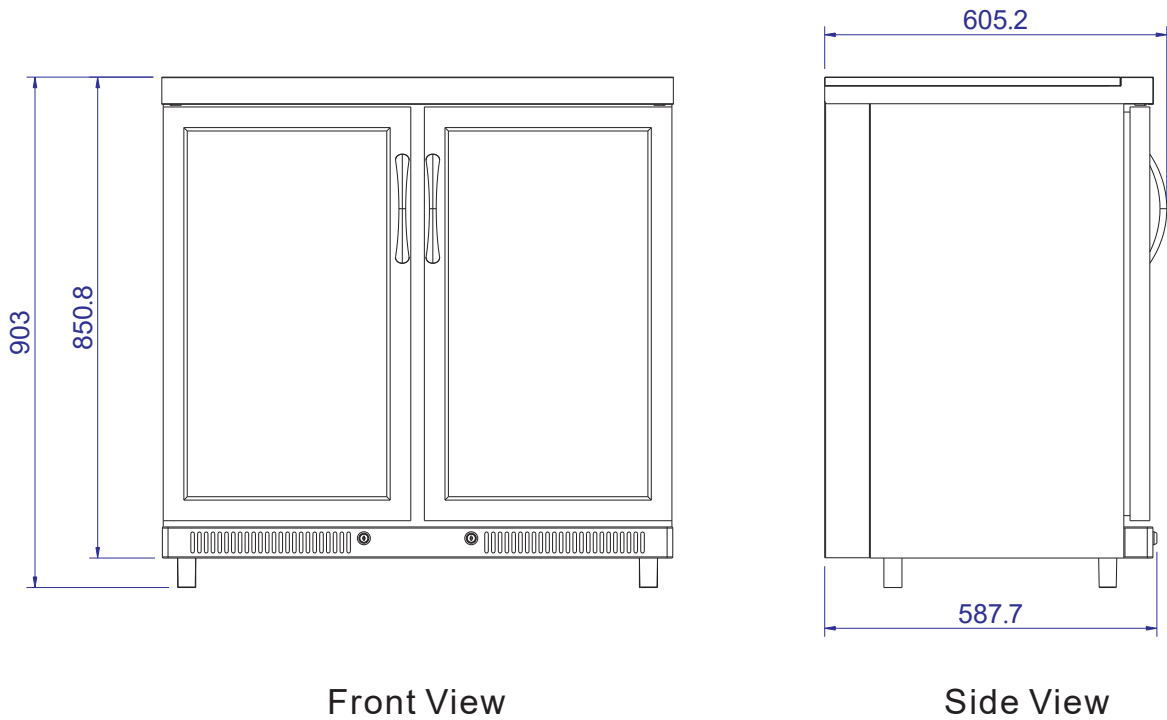

2 cupboards and 2 drawers.

Cirencester 4 Dimensions (MM): Width: 1168 Depth: 609.3 Height: 1195.3 Cooking area: 659 x 429

Cirencester 6 Dimensions (MM): Width: 1468 Depth: 609.3 Height: 1195.3 Cooking area: 957 x 429

Vertical View

ALL SIZES SHOW IN MM

WHISTLERGRILLS

Cirencester DD

Double Door Cabinet

Front View

Side View

Vertical View

ALL SIZES SHOW IN MM

Cirencester TD

Triple Drawer Cabinet

Front View

Side View

Vertical View

Cirencester F

Double Door Fridge

Front View

Side View

Vertical View

WHISTLERGRILLS

Cirencester S Sink Cabinet

Front View

Side View

Vertical View