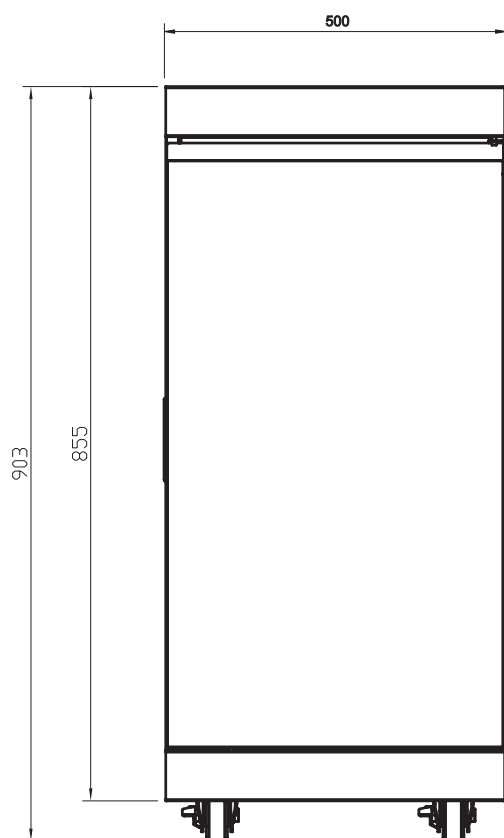

2 cupboards and 2 drawers.

Cirencester 4 Dimensions (MM): Width: 1168 Depth: 609.3 Height: 1195.3 Cooking area: 659 x 429

Cirencester 6 Dimensions (MM): Width: 1468 Depth: 609.3 Height: 1195.3 Cooking area: 957 x 429

ALL SIZES SHOW IN MM

Cirencester TD

Triple Drawer Cabinet

Front View

Side View

Vertical View

Cirencester F

Double Door Fridge

Front View

Side View

Vertical View

WHISTLERGRILLS

Cirencester S Sink Cabinet

Front View

Side View

Vertical View

ALL SIZES SHOW IN MM

WHISTLERGRILLS

Whistler Cirencester GB

Gas Bottle Store / Single Cabinet

ALL SIZES SHOW IN MM