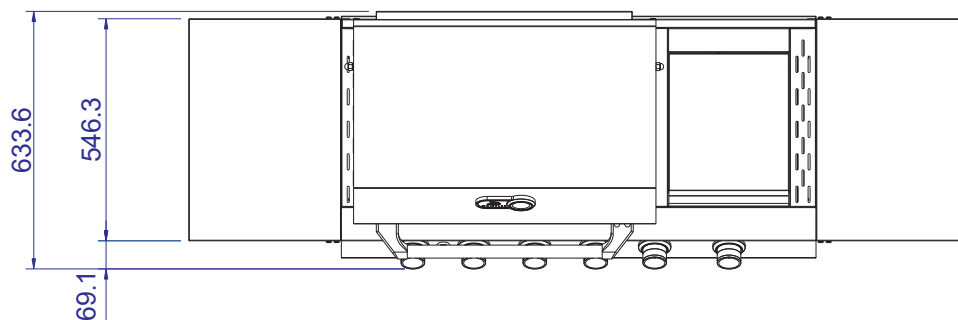

Vertical View

ALL SIZES SHOW IN MM