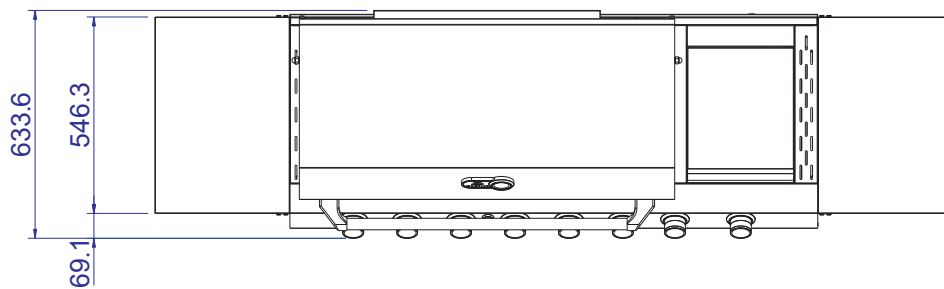

2 cupboards and 2 drawers.

Cirencester 4 Dimensions (MM): Width: 1168 Depth: 609.3 Height: 1195.3 Cooking area: 659 x 429

Cirencester 6 Dimensions (MM): Width: 1468 Depth: 609.3 Height: 1195.3 Cooking area: 957 x 429

Cirencester 6

6 Burner Gas BBQ

Front View

Side View

Vertical View

ALL SIZES SHOW IN MM

Cirencester 45

45 Degree Corner Cabinet

Front View

Side View

Vertical View

WHISTLERGRILLS

Cirencester 90

90 Degree Corner Cabinet

Front View

Side View