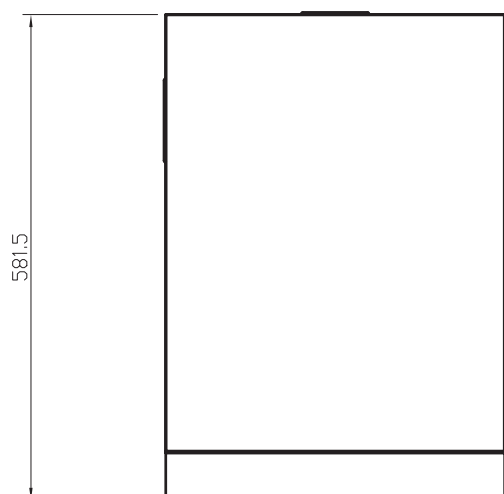

WHISTLERGRILLS

Whistler Cirencester GB

Gas Bottle Store / Single Cabinet

ALL SIZES SHOW IN MM