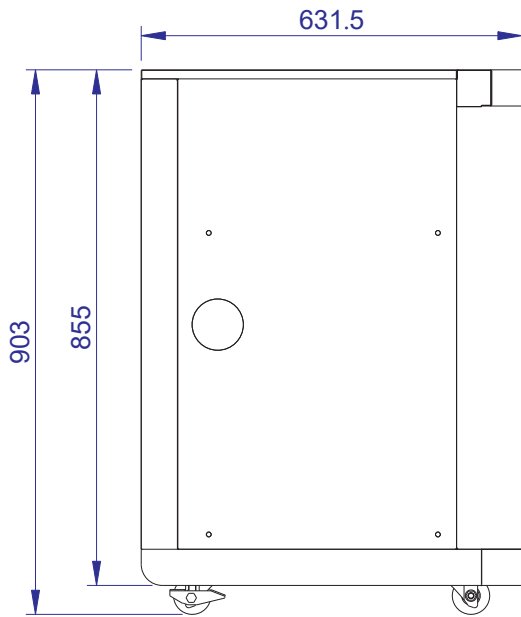

2 cupboards and 2 drawers.

Cirencester 4 Dimensions (MM): Width: 1168 Depth: 609.3 Height: 1195.3 Cooking area: 659 x 429

Cirencester 6 Dimensions (MM): Width: 1468 Depth: 609.3 Height: 1195.3 Cooking area: 957 x 429

Cirencester 6

6 Burner Gas BBQ

Front View

Side View

Vertical View

ALL SIZES SHOW IN MM

Cirencester 45

45 Degree Corner Cabinet

Front View

Side View

Vertical View

WHISTLERGRILLS

Cirencester 90

90 Degree Corner Cabinet

Front View

Side View

Vertical View

ALL SIZES SHOW IN MM

WHISTLERGRILLS

Cirencester DD

Double Door Cabinet

Front View

Side View

Vertical View