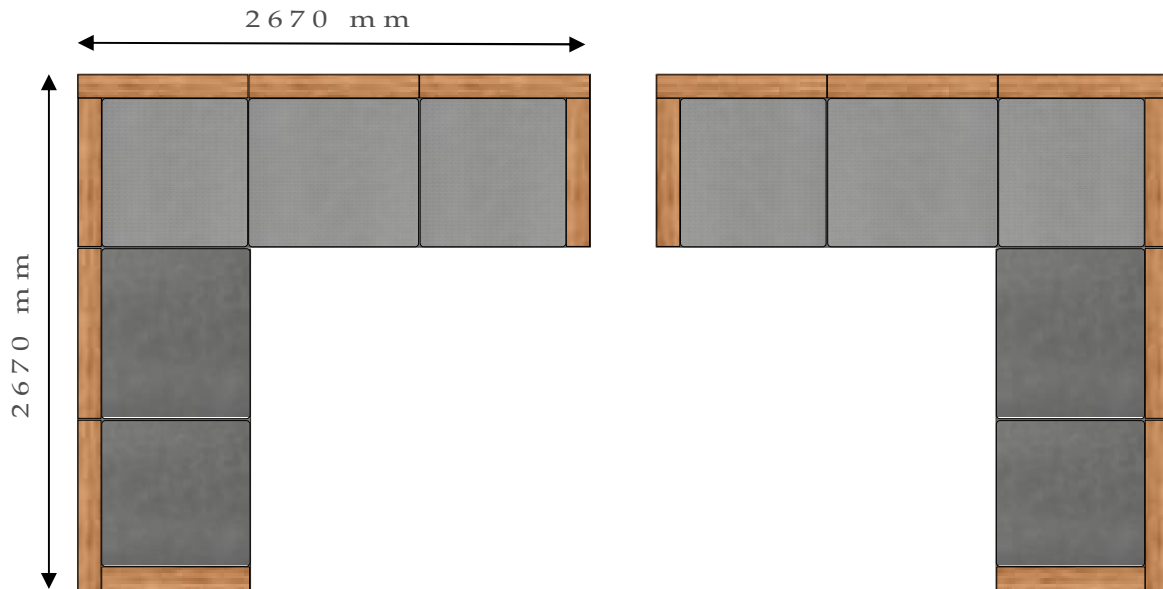

quality since 1920

Aura Modular Seating ~ Plan View Measurements

Modular 4 Seater Lounge (2+2)

Alternative Arrangement (Using Same Components)

BARLOW TYRIE

quality since 1920

Aura Modular Seating ~ Plan View Measurements

Modular 5 Seater Lounge (2+3)

Alternative Arrangement (Using Same Components)

BARLOW TYRIE

quality since 1920

Aura Modular Seating ~ Plan View Measurements

Modular 6 Seater Lounge (3+3)

Adjustable Height Table