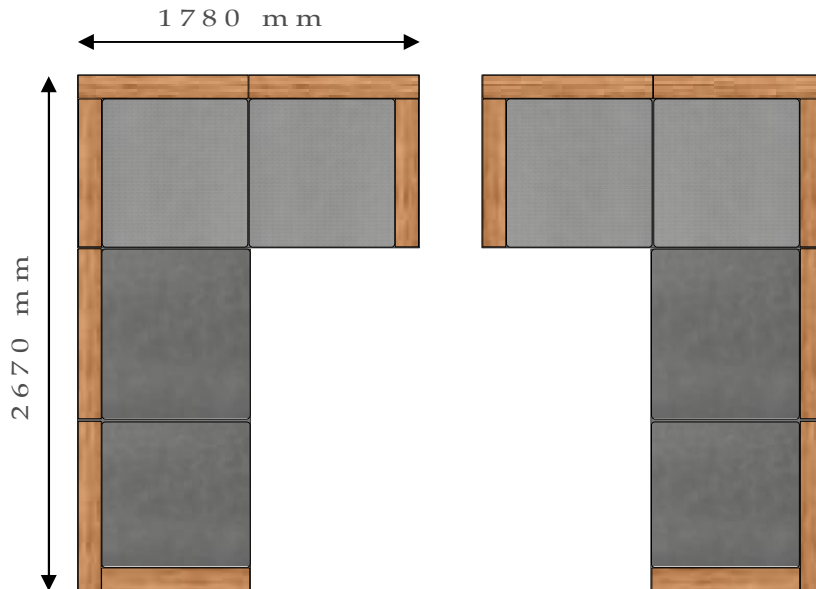

BARLOW TYRIE

quality since 1920

Aura Modular Seating ~ Plan View Measurements

Armchair

Two-Seater Settee

Three-Seater Settee

Ottoman

BARLOW TYRIE

quality since 1920

Aura Modular Seating ~ Plan View Measurements

Modular 4 Seater Lounge (2+2)

Alternative Arrangement (Using Same Components)

BARLOW TYRIE

quality since 1920

Aura Modular Seating ~ Plan View Measurements

Modular 5 Seater Lounge (2+3)

Alternative Arrangement (Using Same Components)

BARLOW TYRIE

quality since 1920

Aura Modular Seating ~ Plan View Measurements

Modular 6 Seater Lounge (3+3)

Adjustable Height Table