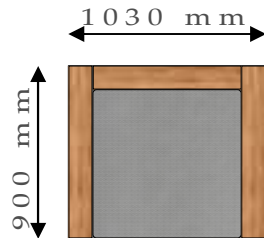

BARLOW TYRIE

quality since 1920

Aura Modular Seating ~ Plan View Measurements

Armchair

Two-Seater Settee

Three-Seater Settee

Ottoman

BARLOW TYRIE

quality since 1920

Aura Modular Seating ~ Plan View Measurements

Modular 4 Seater Lounge (2+2)

Alternative Arrangement (Using Same Components)

BARLOW TYRIE

quality since 1920

Aura Modular Seating ~ Plan View Measurements