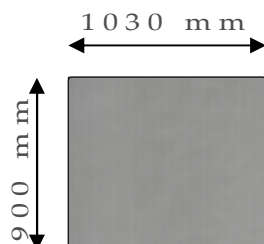

BARLOW TYRIE

quality since 1920

Aura Modular Seating ~ Plan View Measurements

Armchair

Two-Seater Settee

Three-Seater Settee

Ottoman

BARLOW TYRIE

quality since 1920

Aura Modular Seating ~ Plan View Measurements

Modular 4 Seater Lounge (2+2)

Alternative Arrangement (Using Same Components)

BARLOW TYRIE

quality since 1920

Aura Modular Seating ~ Plan View Measurements