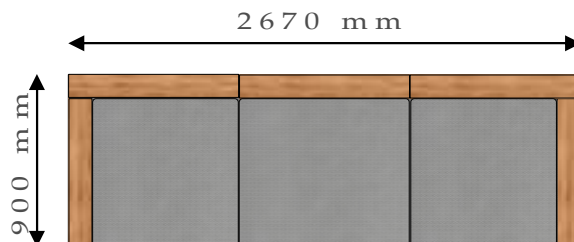

BARLOW TYRIE

quality since 1920

Aura Modular Seating ~ Plan View Measurements

Armchair

Two-Seater Settee

Three-Seater Settee

Ottoman

BARLOW TYRIE

quality since 1920

Aura Modular Seating ~ Plan View Measurements

Modular 4 Seater Lounge (2+2)

Alternative Arrangement (Using Same Components)

BARLOW TYRIE

quality since 1920

Aura Modular Seating ~ Plan View Measurements

Modular 5 Seater Lounge (2+3)

Alternative Arrangement (Using Same Components)

BARLOW TYRIE

quality since 1920

Aura Modular Seating ~ Plan View Measurements

Modular 6 Seater Lounge (3+3)

Adjustable Height Table