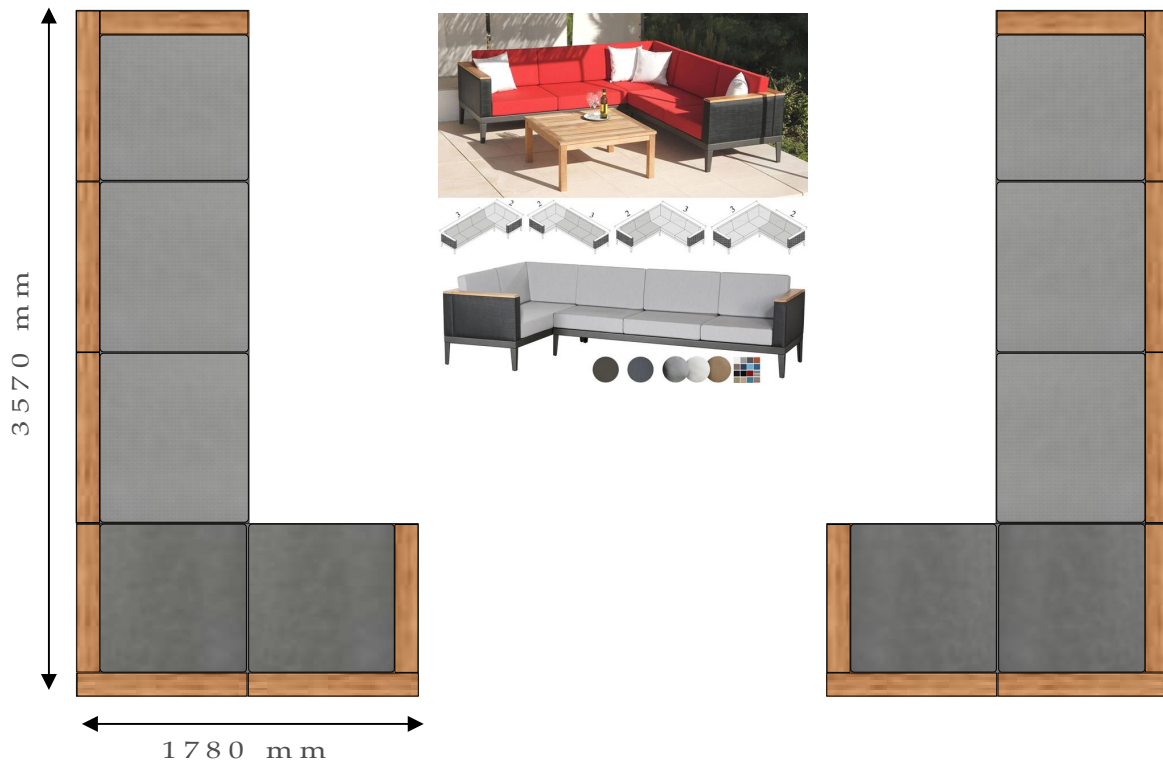

quality since 1920

Aura Modular Seating ~ Plan View Measurements

Modular 4 Seater Lounge (2+2)

Alternative Arrangement (Using Same Components)

BARLOW TYRIE

quality since 1920

Aura Modular Seating ~ Plan View Measurements

Modular 5 Seater Lounge (2+3)

Alternative Arrangement (Using Same Components)

BARLOW TYRIE

quality since 1920

Aura Modular Seating ~ Plan View Measurements

Modular 6 Seater Lounge (3+3)

Adjustable Height Table