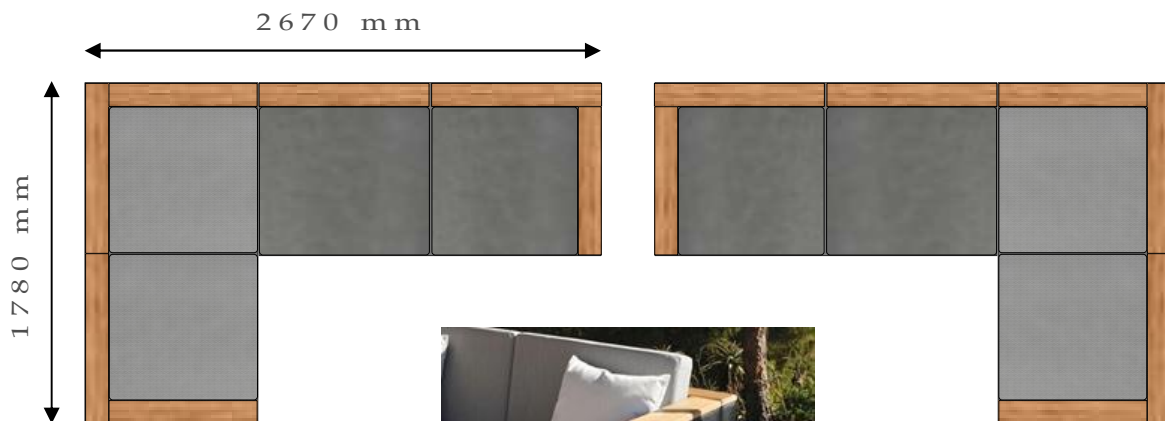

BARLOW TYRIE

quality since 1920

Aura Modular Seating ~ Plan View Measurements

Armchair

Two-Seater Settee

Three-Seater Settee

Ottoman

BARLOW TYRIE

quality since 1920

Aura Modular Seating ~ Plan View Measurements

Modular 4 Seater Lounge (2+2)

Alternative Arrangement (Using Same Components)

BARLOW TYRIE

quality since 1920

Aura Modular Seating ~ Plan View Measurements

Modular 5 Seater Lounge (2+3)

Alternative Arrangement (Using Same Components)

BARLOW TYRIE

quality since 1920

Aura Modular Seating ~ Plan View Measurements

Modular 6 Seater Lounge (3+3)

Adjustable Height Table