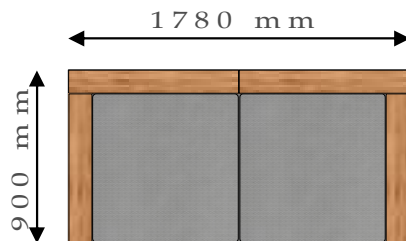

BARLOW TYRIE

quality since 1920

Aura Modular Seating ~ Plan View Measurements

Armchair

Two-Seater Settee

Three-Seater Settee

Ottoman

BARLOW TYRIE

quality since 1920

Aura Modular Seating ~ Plan View Measurements

Modular 4 Seater Lounge (2+2)

Alternative Arrangement (Using Same Components)

BARLOW TYRIE

quality since 1920

Aura Modular Seating ~ Plan View Measurements

Modular 5 Seater Lounge (2+3)

Alternative Arrangement (Using Same Components)

BARLOW TYRIE

quality since 1920

Aura Modular Seating ~ Plan View Measurements

Modular 6 Seater Lounge (3+3)

Adjustable Height Table