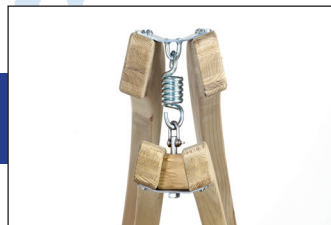

AMAZONAS
SWING LOUNGER

Creme • AZ-2020410 • EAN 4030454006811

Anthracite • AZ-2020400 • EAN 4030454006804
(can be used on both sides – either in grey or in taupe)

The stylish floated recliner

Swing Lounger combines maximum hanging comfort with a modern and stylish design, making it an eye-catching feature for any home. The elegantly curved reclining surface is precisely adjusted to the body, so you can lean back comfortably, relax and enjoy.

The Swing Lounger is the product of painstaking craftsmanship, and is made from weather-resistant treated spruce. The high-class laminated gluing makes it particularly stable and secure.

The extra-thick, water-repellent and rapidly drying mattress is your guarantee of perfect relaxation. The highly durable Agora cover is as soft as cotton, but it is exceptionally light-resistant and weatherproof. It is also water-repellent, proof against mildew, insensitive to dirt and easy to clean.

The Swing Lounger can be used either as a gently rocking recliner on the ground, or as a perfectly balanced floating recliner in the AMAZONAS Globo Stand frame (not included in the scope of delivery). Spiral spring included.

All the raw materials used come from Europe, and have been processed in Europe in environmentally friendly ways.

AMAZONAS[®]

SWING LOUNGER

Delivery without stand

(agora)

Removable filling

Spiral spring included