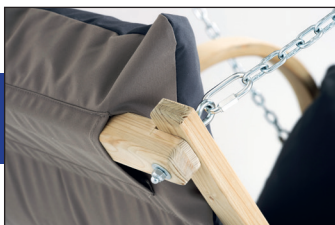

All the raw materials used come from Europe, and have been processed in Europe in environmentally friendly ways.

A M A Z O N A S

FAT CHAIR

Delivery without stand

(agora)

TUVATextil

Removable filling

Cloth sleeve for chain suspension