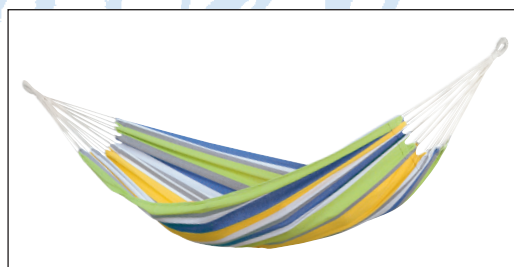

A M A Z O N A S

TAHITI

Vulcano • AZ-1013100 • EAN 4030454001748

Kolibri • AZ-1013113 • EAN 4030454003858

Bubblegum • AZ-1013111 • EAN 4030454002981

Candy • AZ-1013112 • EAN 4030454002929

A bargain offer! We combine bright colours with a cuddly soft thread that is still sturdy due to its thickness! On top of that it has extra long cords. With this hammock we managed to show that even smaller hammocks can be really comfortable!

Product data:

ca. 200 x 100 cm	ca. 310 cm	max. 120 kg	ca. 1,0 kg

- Material: EliTex - Extra Long Lasting TEXtile (weatherproof and UV-resistant)
55% cotton (recycled), 45 % polyester
- Packaging: Bag (made of colour-coordinated hammock material) with attached product flyer (see illustration above)
- Can be combined with: Frames: Apollo, Kronos, Madera, Sumo
Accessories: Easy+, Jumbo, T-Strap, Smartrope, Microrope, Liana, Sono
- Customs tariff number: 63069000190
- Country of origin: China
- Individual pack dimensions: approx. 320 x 200 x 80 mm
- Master box: approx. 780 x 260 x 210 mm / 12 kg / contains 10 units