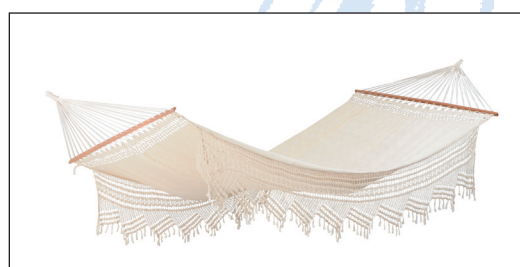

## PALACIO

Size **XXL**

A hammock in the spirit of the most luxurious bed! To achieve perfect appearance and stability we use the finest Brazilian hardwood spreader bars. Palacio is woven using the elegant Jacquard technique, finished by hand with macramé and an additional decorative hem (Brazilian: Veranda). All this comes in extremely strong 450 g/m<sup>2</sup> cotton material.

### Product data:

ca. 360 x 140 cm	ca. 240 x 160 cm	max. 200 kg	ca. 5,0 kg

- Item number / EAN: AZ-1062100 / 4030454000734
- Material: 100 % cotton (recycled)
- Packaging: Reusable bag made of colour-coordinated hammock material including hammock book (see picture above)
- Can be combined with: Frames: Arcus, Troja, Olymp, Madera, Sumo Grande  
Accessories: Easy+, Jumbo, T-Strap, Smartrope, Microrope, Liana, Sono
- Customs tariff number: 6306900019
- Country of origin: Brazil
- Individual pack dimensions: approx. 1450 x 160 x 140 mm