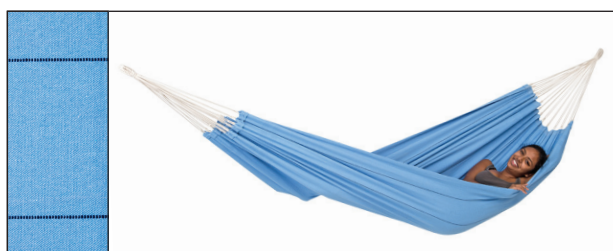

ARTE

Sand • AZ-1018640 • EAN 4030454006156

Vino • AZ-1018630 • EAN 4030454006149

Blue • AZ-1018610 • EAN 4030454006125

Original brazilian handicraft! It was our aim to offer a double hammock with perfect value. The 400 g/m² thick material is very solid and carries up to 200 kg! Generous of size the Arte provides an optimum balance of cost and comfort.

Product data:

			
ca. 230 x 150 cm	ca. 340 cm	max. 200 kg	ca. 1,8 kg

- Material: 85% cotton (recycled), 15 % polyester
- Packaging: Reusable bag made of colour-coordinated hammock material including hammock book (see picture above)
- Can be combined with: Frames: Arcus, Troja, Olymp, Madera, Sumo Grande
Accessories: Easy+, Jumbo, Smartrope, T-Strap, Microrope, Liana, Sono
- Customs tariff number: 6306900019
- Country of origin: Brazil
- Individual pack dimensions: ca. 350 x 270 x 100 mm