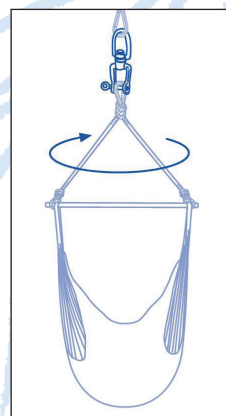

A M A Z O N A S

SWIVEL

Special swivel for hanging chair

Those who do not have a power hook for their hanging chair require a swivel to deal with the rotation.

Swivel provides a gently rotation in the correct direction. At the same time it protects the suspension from too heavy turns and against breaking.

With an abrasion-resistant nylon disk with split pin and safety string.

Product data:

max. 200 kg	ca. 0,3 kg

- Item number/EAN: AZ-3040000 / 4030454000055
- Material: Steel (galvanized), nylon
- Packaging: Header card with product information and enclosed instruction (18 languages) (see illustration above)
- Can be combined with: Hanging chairs (Load capacity: max 200 kg!)
- Customs tariff number: 73269098900
- Country of origin: China
- Individual pack dimensions: approx. 215 x 100 x 20 mm
- Master box: approx. 310 x 225 x 240 mm / 15 kg / contains 50 units