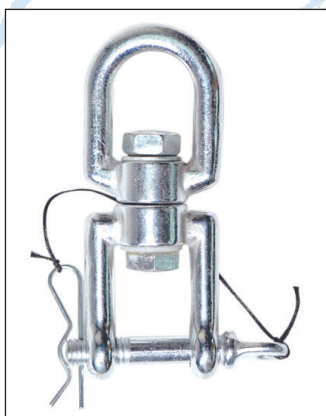

A M A Z O N A S

SWIVEL

Special swivel for hanging chair

Those who do not have a power hook for their hanging chair require a swivel to deal with the rotation.

Swivel provides a gently rotation in the correct direction. At the same time it protects the suspension from too heavy turns and against breaking.

With an abrasion-resistant nylon disk with split pin and safety string.

Product data:

max. 200 kg	ca. 0,3 kg

- Item number/EAN: AZ-3040000 / 4030454000055
- Material: Steel (galvanized), nylon
- Packaging: Header card with product information and enclosed instruction (18 languages) (see illustration above)
- Can be combined with: Hanging chairs (Load capacity: max 200 kg!)
- Customs tariff number: 73269098900
- Country of origin: China
- Individual pack dimensions: approx. 215 x 100 x 20 mm
- Master box: approx. 310 x 225 x 240 mm / 15 kg / contains 50 units