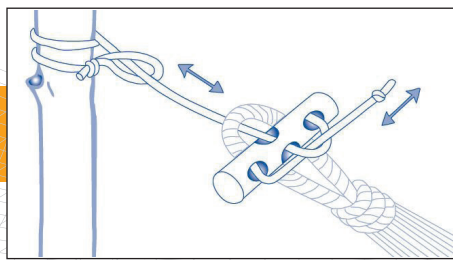

The light and strong rope set for travelling

The two pre-knotted ropes and the handy holding pin altogether weigh a mere 160 g, but carry 150 kg!
The locking pin made from aluminium lets you adjust the rope quickly and serves as a practical connection to the hammock loop at the same time – push it through and it will put itself diagonally and latch into place.

Contents: 2 weatherproof synthetic ropes with locking pin made of solid aluminium
Smoothly adjustable up to 2.5 m (8 ft.) each

PRODUCT DATA:

← →
max. 250 cm (2x)

⬇️
max. 150 kg

⬇️
ca. 160 g

⬇️ + 📦
ca. 180 g

- Item number/EAN: AZ-3027000 / 4030454001137
- Material: Weatherproof synthetic (PET; colour: black/white), aluminium (anodized)
- Packaging: Cardboard box half-open to the side with picture showing the product contained and enclosed instruction (18 languages) (see illustration above)
- Can be combined with: Hammocks & hanging chairs (Load capacity: max 150 kg!), Tree Hugger
- Customs tariff number: 56075011000
- Country of origin: China
- Individual pack dimensions: approx. 63 x 163 x 35 mm
- Master box: approx. 315 x 255 x 250 mm / 5,8 kg / contains 20 units