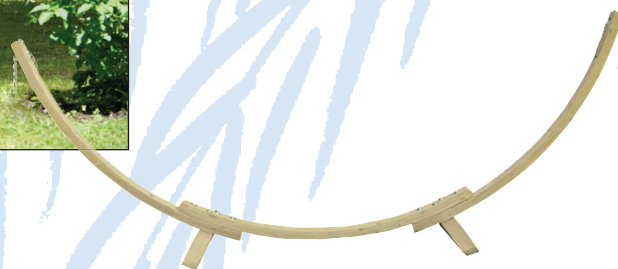

A M A Z O N A S

APOLLO

The little brother of Olymp. The spruce wood used comes from sustainably cultivated European forests. Apollo is made weather-proof by a dipping bath impregnation and by galvanised fittings. The especially developed chain suspension can be adjusted to fit to smaller AMAZONAS hammocks.

AMAZONAS uses FSC™-certified wood from sustainable European state forests for the manufacture of their products.

Product data:

ca. 357 x 131 x 104 cm	max. 160 kg	ca. 22,0 kg

- Item number/EAN: AZ-4045400 / 4030454002059
- Material: Wood: spruce, impregnated in a dipping bath, high quality layered gluing
Fittings: stainless metal (galvanised)
- Packaging: Cardboard box with a detailed product sticker
- Can be combined with: Hammocks with a total lengths of 250 - 330 cm
American Dream, Aruba, Brasilia, Florida, Lambada, Miami, Salsa, Samba, Tahiti, Tobago, Tonga, Tropic Dream
- Customs tariff number: 4421999999
- Country of origin: Poland
- Individual pack dimensions: approx. 1830 x 190 x 370 mm
- Pallet: contains 12 Apollo