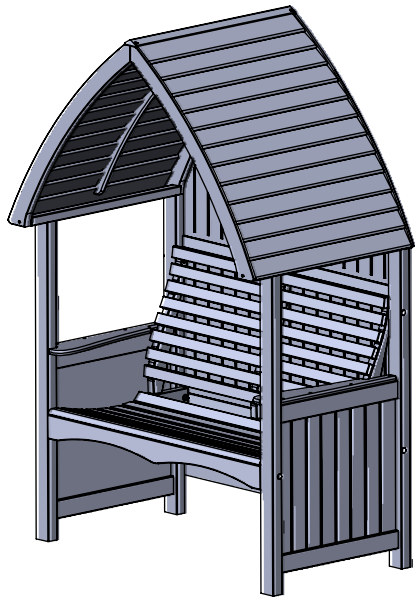

AFK

GARDEN

AFK GENERIC ARBOUR ASSEMBLY INSTRUCTIONS

Use instructions for
Cottage Arbour
Orchard Arbour
Goodwood Arbour

A TOP QUALITY PAINT/STAIN HAS BEEN USED IN THE MANUFACTURE
OF THIS ARBOUR
TO MAINTAIN THIS FACTORY FINISH WE RECOMMEND THE ARBOUR
SHOULD BE RE-PAINTED/ STAINED ANNUALLY WITH GENUINE AFK
GARDEN FURNITURE PAINT/STAIN

A handy assembly video can be viewed on the below website
www.afkgardenfurniture.co.uk

(version 2021)

CONTENTS:-

PACK 1 OF 3

Item 1
Left Side Panel X 1

Item 2
Right Side Panel X 1

Item 3
Left Armrest X 1
(Not in Goodwood)