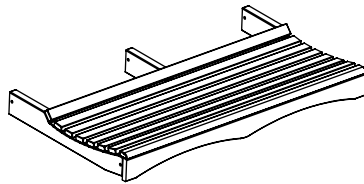

Item 9
40mm CSK Screw X 8

Item 10
40mm Flat Head
Screw X 4

Item 11
20mm Flat Head
Screw X 44

Touch Up Paint X 2
(Painted Arbours Only)

CONTENTS:-

PACK 2 OF 3

Item 12
Left Side Roof Panel X 1

Item 13
Right Side Roof Panel X 1

CONTENTS:-

PACK 3 OF 3

Item 14
Seat Back Panel X 1

Item 15
Seat Base Panel X 1

Item 16
Upper Back Panel X 1

Item 17
Mid Back Panel X 1

Item 18
Back Panel Joiner X 2

Item 19
Lower Back Panel X 1