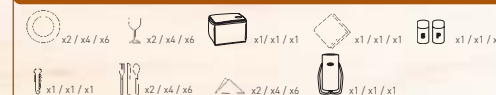

CONTENTS FOR 2 / 4 / 6 PERSON - WINE LOVERS