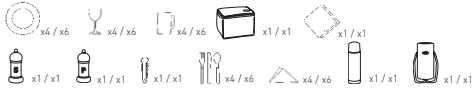

CONTENTS 4 / 6 PERSON